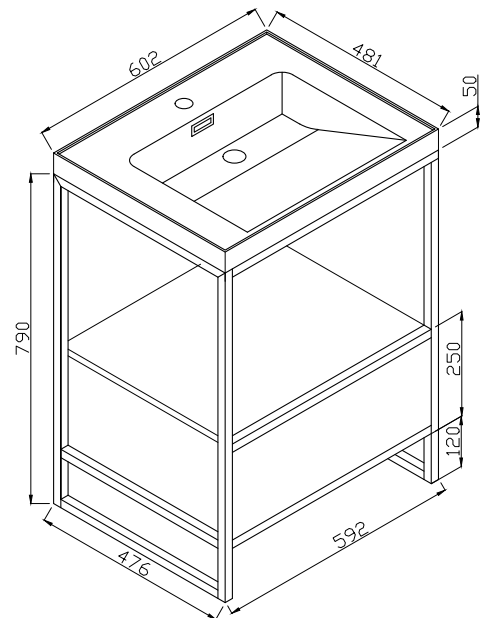

PRODUCT DATA SHEET

BOHO 600 Polymarble Basin

Product Code: BOHO-600BASIN

SCUDO
BEAUTIFUL BATHROOMS

0330 124 7290

sales@scudo.co.uk - www.scudo.co.uk

Scudo is the trading name of Harrison Bathrooms Ltd. Whilst we endeavour to ensure that the product information is accurate we accept no liability for any information given. All images are for illustration purposes only. Product images and specification are subject to change. Measurement are in millimetres and are nominal.

Product Name	BOHO-600BASIN
Product Description	BOHO 600 polymarble basin
Product Transportation	
Barcode	5060964938769
Country of origin	CH
Commodity code	6810990000
Product Measurements	
Product Weight (KG)	11.50
Product Width (mm)	602
Product Height (mm)	50
Product Depth (mm)	481
Primary Packed Measurements	
Packaged Weight	13
Packed Height	610
Packed Width	485
Packed Length	150

General Information	
Construction Material	Polymarble
Installation type	Furniture mounted
Colour / Finish	White
Basin Attributes	
Basin Type	Furniture mounted
Number of Tap Holes	1
Overflow	Yes
Recommended waste type	Slotted/Universal
Inner Bowl Width (mm)	475
Inner Bowl Length (mm)	350
Inner Bowl Depth (mm)	110